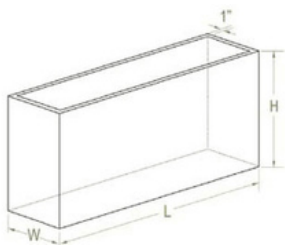

- MATERIAL:** 0.125" marine grade 5052 aluminum
- FINISH:** Durable, UV rated powder coat
- DRAINAGE HOLES:** Yes/No
- TOP LIP:** Standard 1" lip

DIMENSIONS (IN)			CRASH RATING	WEIGHTS	
L	W	H		LBS	KG
12	12	42	SC40 (not BR)	26	11
16	16	42	SC40 , M30/M50	35	21
20	20	42	SC40 , M30/M50	45	20

MATERIAL: 0.125" marine grade 5052 aluminum

FINISH: Durable, UV rated powder coat

DRAINAGE HOLES: Yes/No

TOP LIP: Standard 1" lip

DIMENSIONS (IN)			CRASH RATING	WEIGHTS	
L	W	H		LBS	KG
32	16	42	SC40, M30/M50	56	25
36	16	42	SC40, M30/M50	61	28
40	16	42	SC40, M30/M50	66	30
46	16	42	SC40, M30/M50	74	34
60	16	42	SC40, M30/M50	91	41